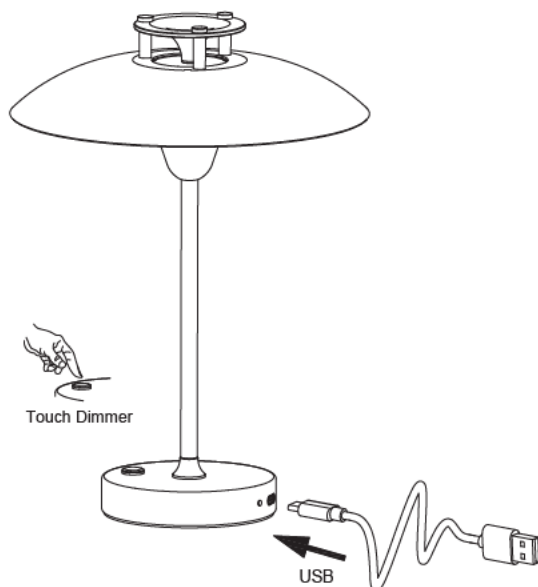

# Mini Stepp 1-2-3

## INSTRUCTION MANUAL

Mini Stepp One Two Three has a 3 step dimming system.

When touching the on/ off icon, the lamp will light up in 3 different light settings.

During charging, there is a small indicator next to the USB-C port that will light red. After fully charged, the light indicator becomes green.

### Use in and outdoor ( IP44)

Halo Design Copenhagen

Gammelgårdsvej 85

DK-3520 Farum

Model no:Mini Stepp 1-2-3

1.8W DC 5V 50/60Hz LED

1600mAh Battery

IP44